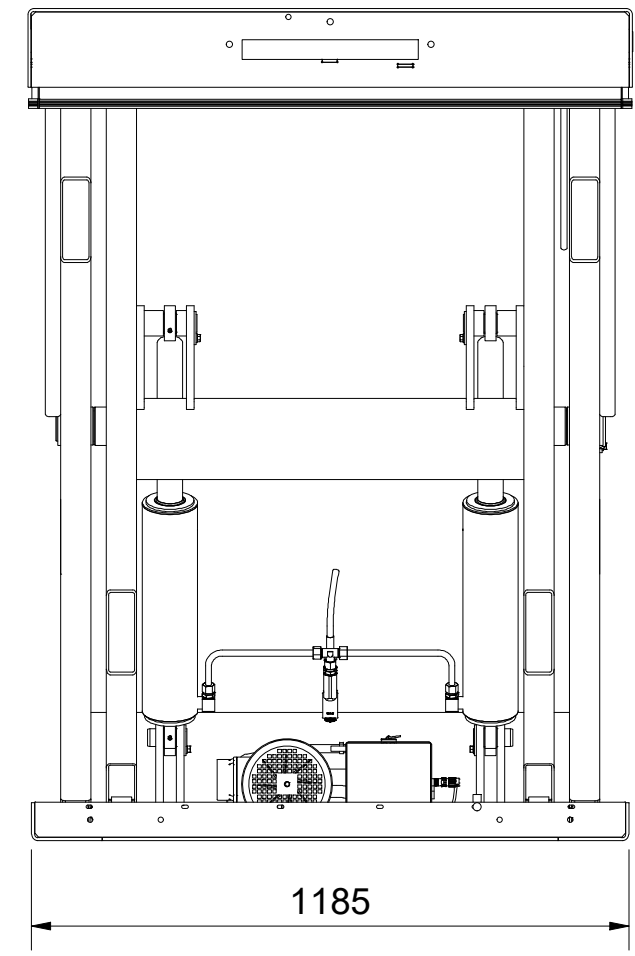

TA 4000 (2000x1200)  
www.edmolift.com

Drawing no

33860