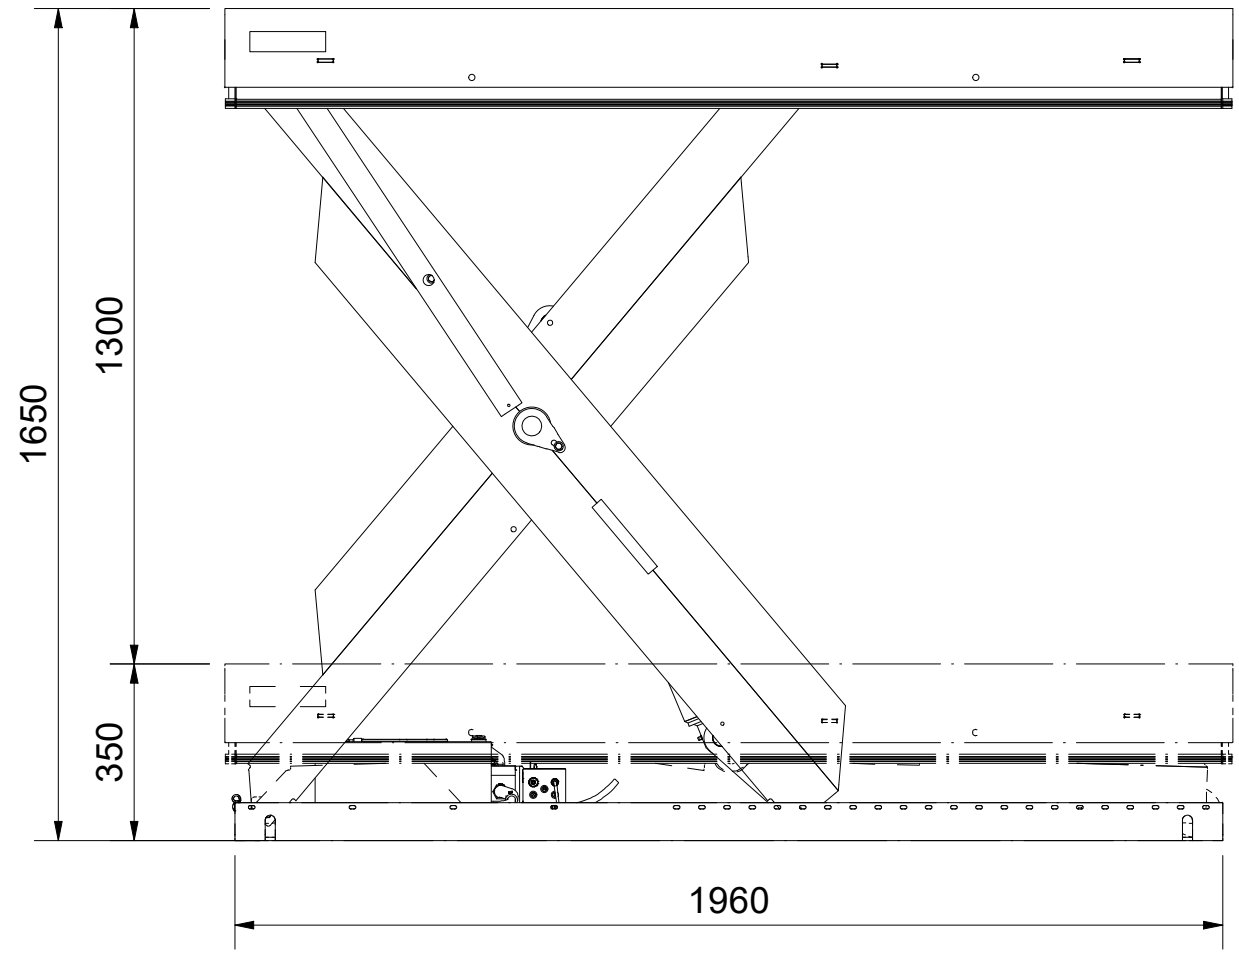

TA 4000 (2000x1200)  
www.edmolift.com

Drawing no

33860