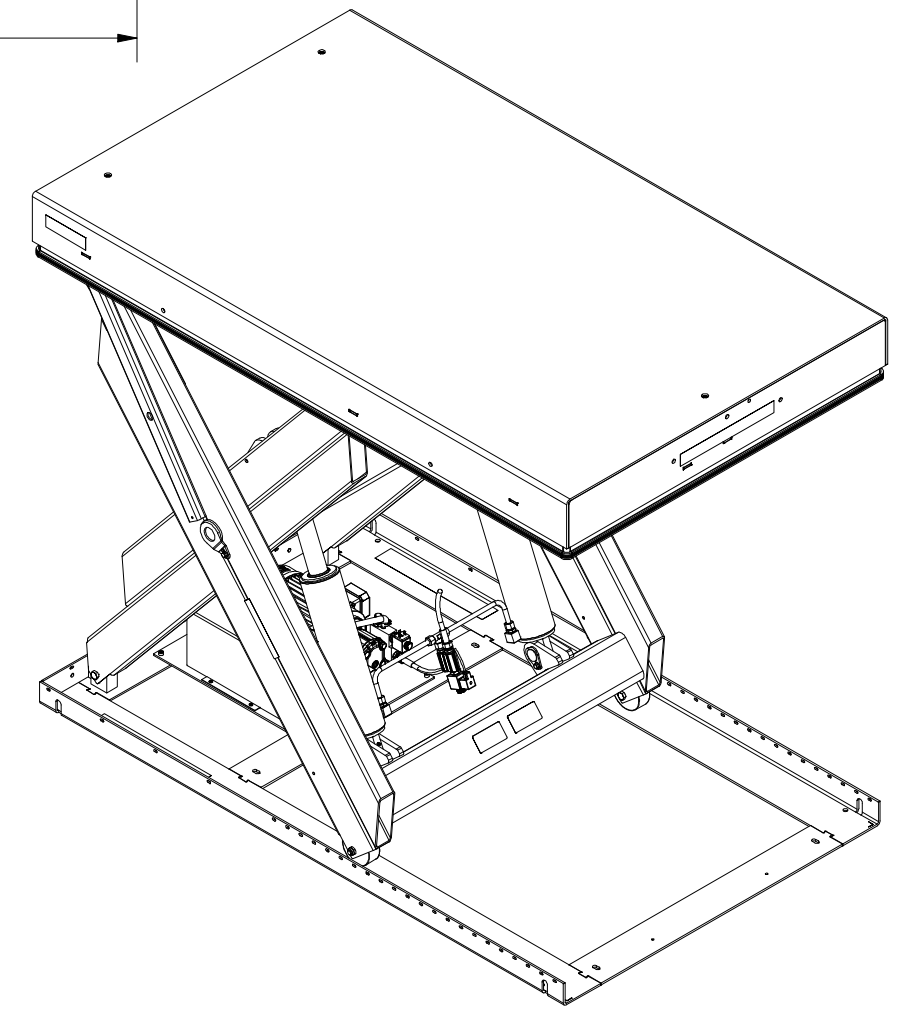

TA 4000 (2000x1200)  
www.edmolift.com

Drawing no

33860